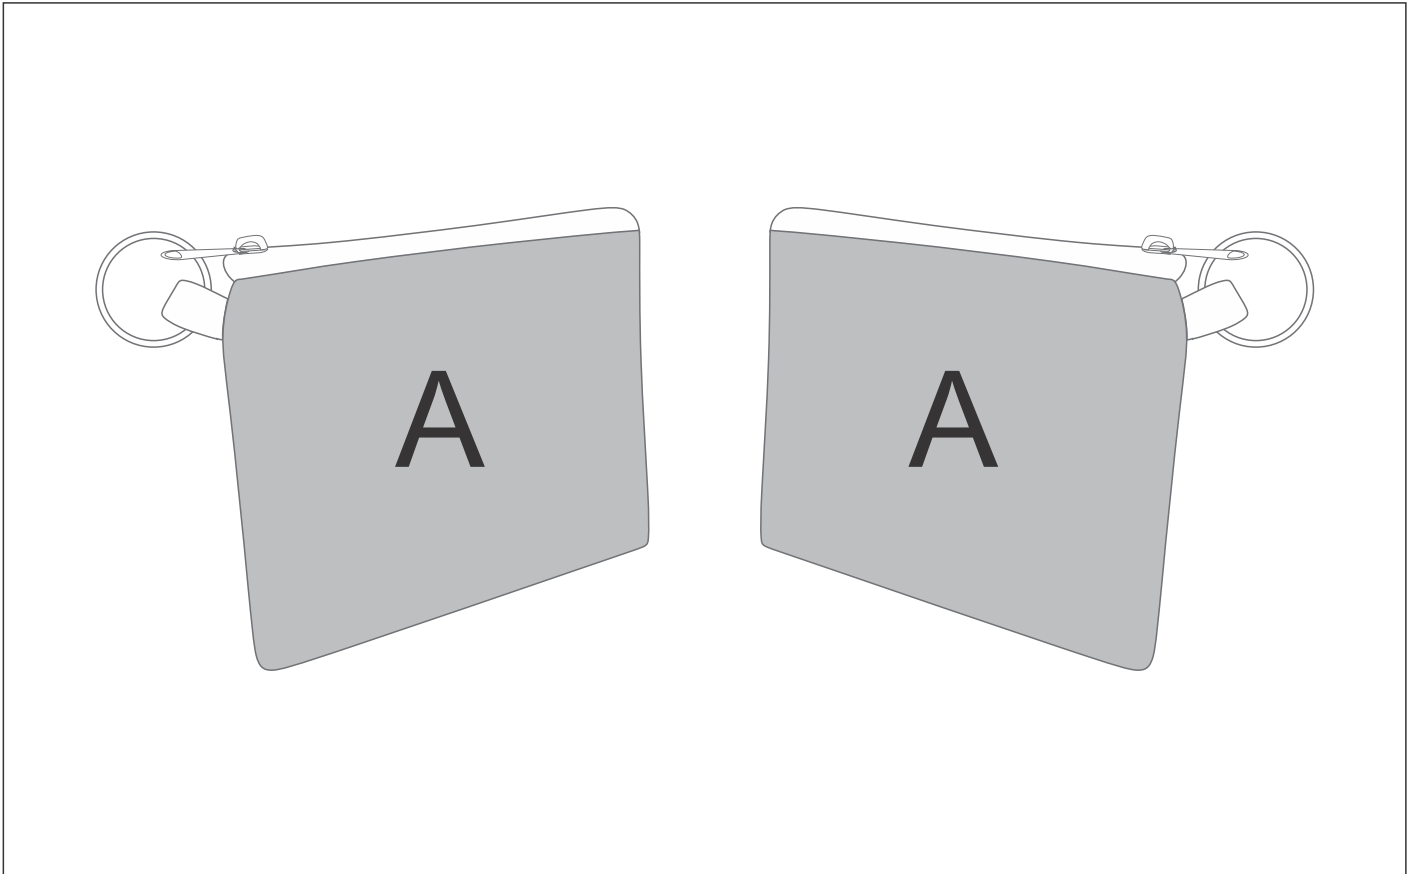

BC-HP-63-G

Hoppla Quirky RPET Credit Card & Coin Purse

Need to know:

- Includes 1-Position Sublimation (setup fees apply)
- **Please Note: We cannot guarantee 100% logo Alignment on all Brandable Panels**

Branding Options:

Position A

1. Custom Sublimation A (CPSUB-A)
Full Colour
Size: 150mm wide x 240mm high